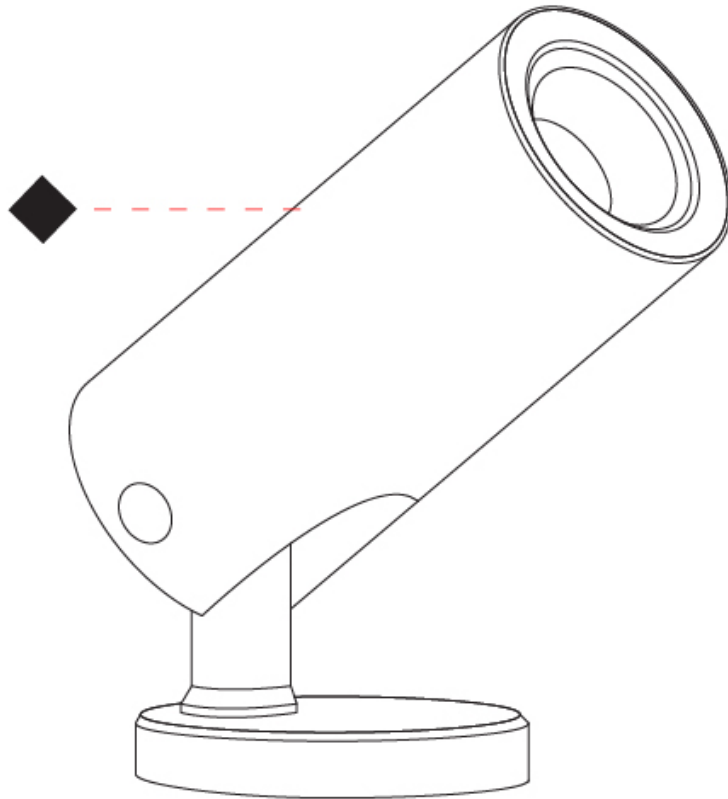

VARIO 40 SURFACE

E12F0002-

PROJECT	_____
TYPE	_____
SPECIFIER	_____
QUANTITY	_____
DATE	_____