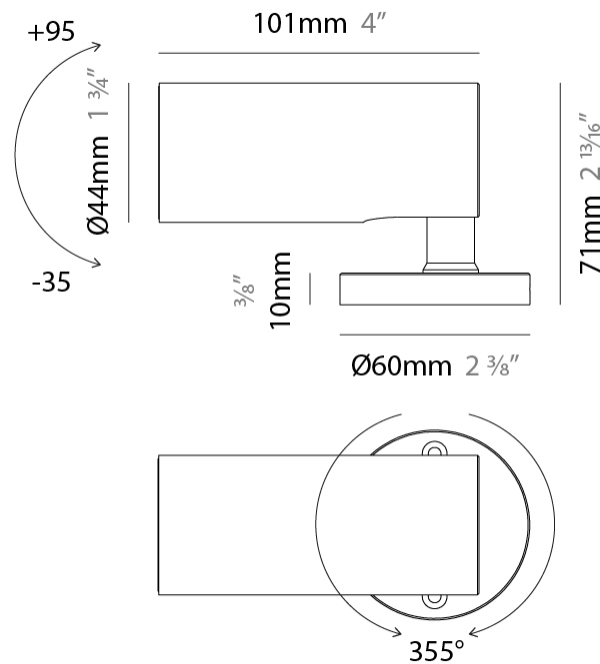

GENERAL

Series: Vario
Subseries: Vario 40
Brand: Unonovesette
Division: Exterior
Mounting Type: Surface
Mounting Location: Above Ground
Subcategory: Flood

PHYSICAL

Shape: Cylinder
Diameter (mm): 44
Diameter (in): 1 3/4
Height (mm): 101
Height (in): 4
Light Distribution: Adjustable / Direct
Weight (kg): 0.27
Weight (lbs): 0.59
Installation Requirement: Surface mounted / Spike / Tree strap
Diffuser: Extra clear tempered / Frosted glass 3mm
Fixture Finish: ANA / ANB / ASB / PSB
Fixture Material: Anodized Aluminum 6026 / Machined Aged Brass
Cable Details: 350mm NS20N PCP 2x0.5 mm2

ELECTRICAL

Lamp Type: LED
Total Output Wattage (W): 2.6
Dimming: Non-Dimmable / 0-10V Dimming
Driver Included: No
Driver Location: Remote
Driver Type: Constant Voltage - Universal
Driver Class: Class 2
Input Voltage (V): 120 - 277
Output Voltage (V): 24

LED

Number of LEDs: 1
Color Temperature (°K): 2200 / 2700 / 3000 / 4000
Nominal Lumen (lm): 110 / 160 / 210 / 270
CRI: >90 CRI
Lamp Life (hrs): 100000

OPTICAL

Optic°: 10 / 23 / 43 / 10x40 / 40x10
Beam Angle: Narrow / Medium / Wide / Elliptical
Adjustability: Rotational 355°

RATINGS AND CERTIFICATIONS

Certified By: Certified for North American Standards
IP rating: IP66
IK Rating: IK07