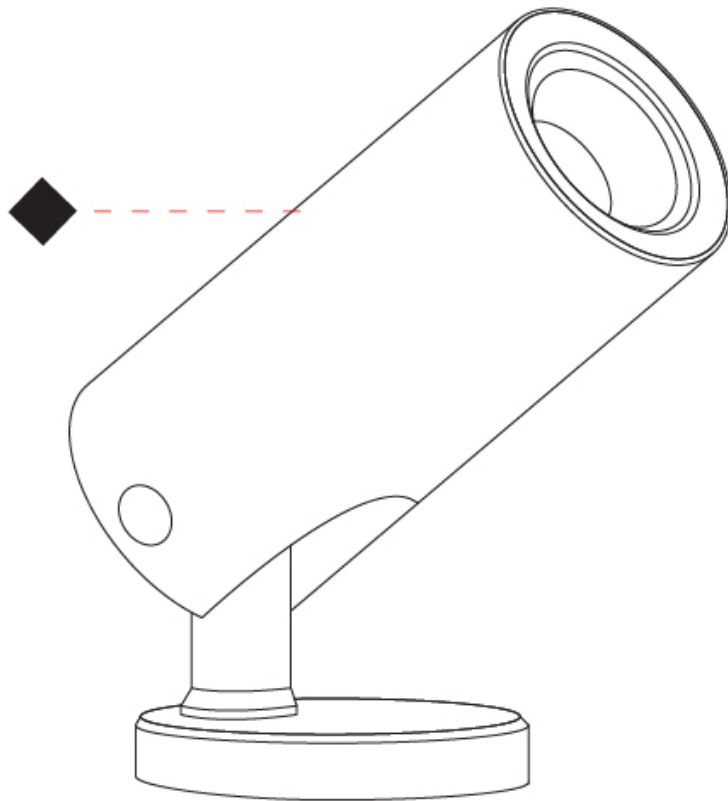

VARIO 40 SURFACE

E12F0003-

PROJECT	_____
TYPE	_____
SPECIFIER	_____
QUANTITY	_____
DATE	_____